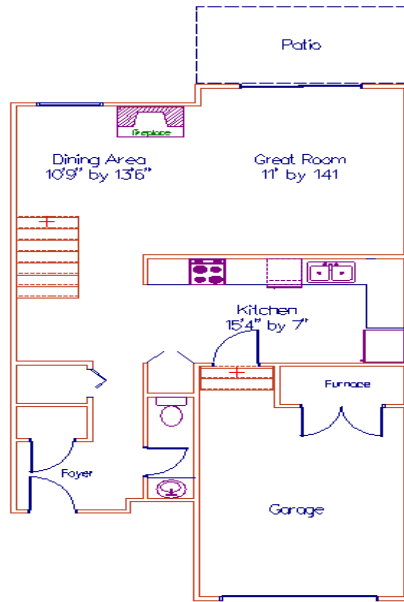

Stone Prairie

2 Bedroom Townhouse

Design I

Vaulted Ceilings

2 Bedroom Townhouse

Design II

Large Master Bedroom