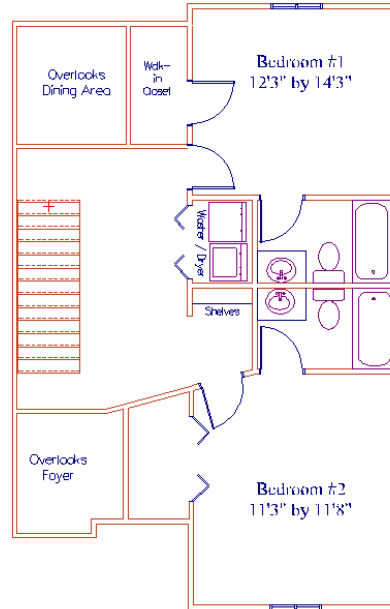

Stone Prairie

2 Bedroom Townhouse

Design I

Vaulted Ceilings

2 Bedroom Townhouse

Design II

Large Master Bedroom