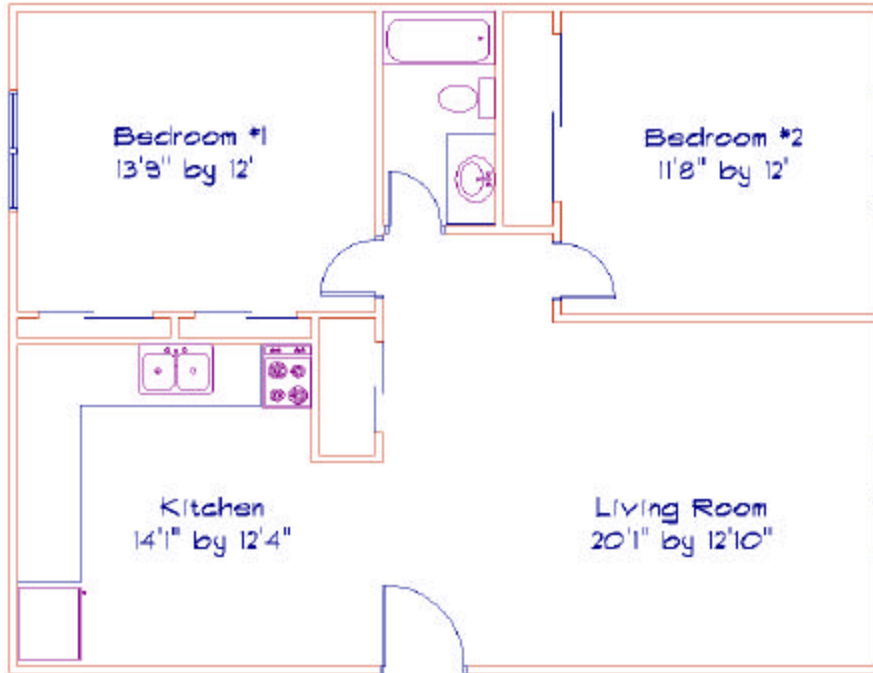

1110 South Cross Sycamore

Rent: _____

Availability:

First Level _____

Middle Level _____

Top Level _____

Features:

Approx. 850 square feet
Air Conditioning
Electric Stove
Electric Heat, in 1- 4

Gas Heat, in 5 -6
18 cubic foot refrigerator
Phone and cable hook-ups
Drapes throughout