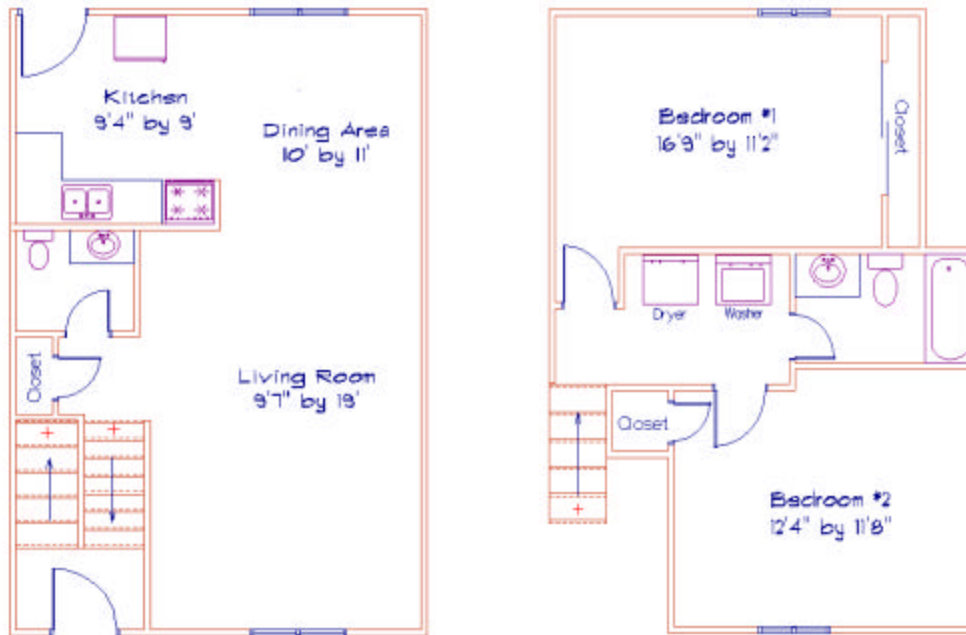

### *Features:*

Approx. 1000 square feet  
2 floors of living space  
Forced gas air heat  
Central air conditioning  
Gas Stove

Washer/Dryer  
18 cubic foot refrigerator  
Phone and cable hook-ups  
Drapes throughout